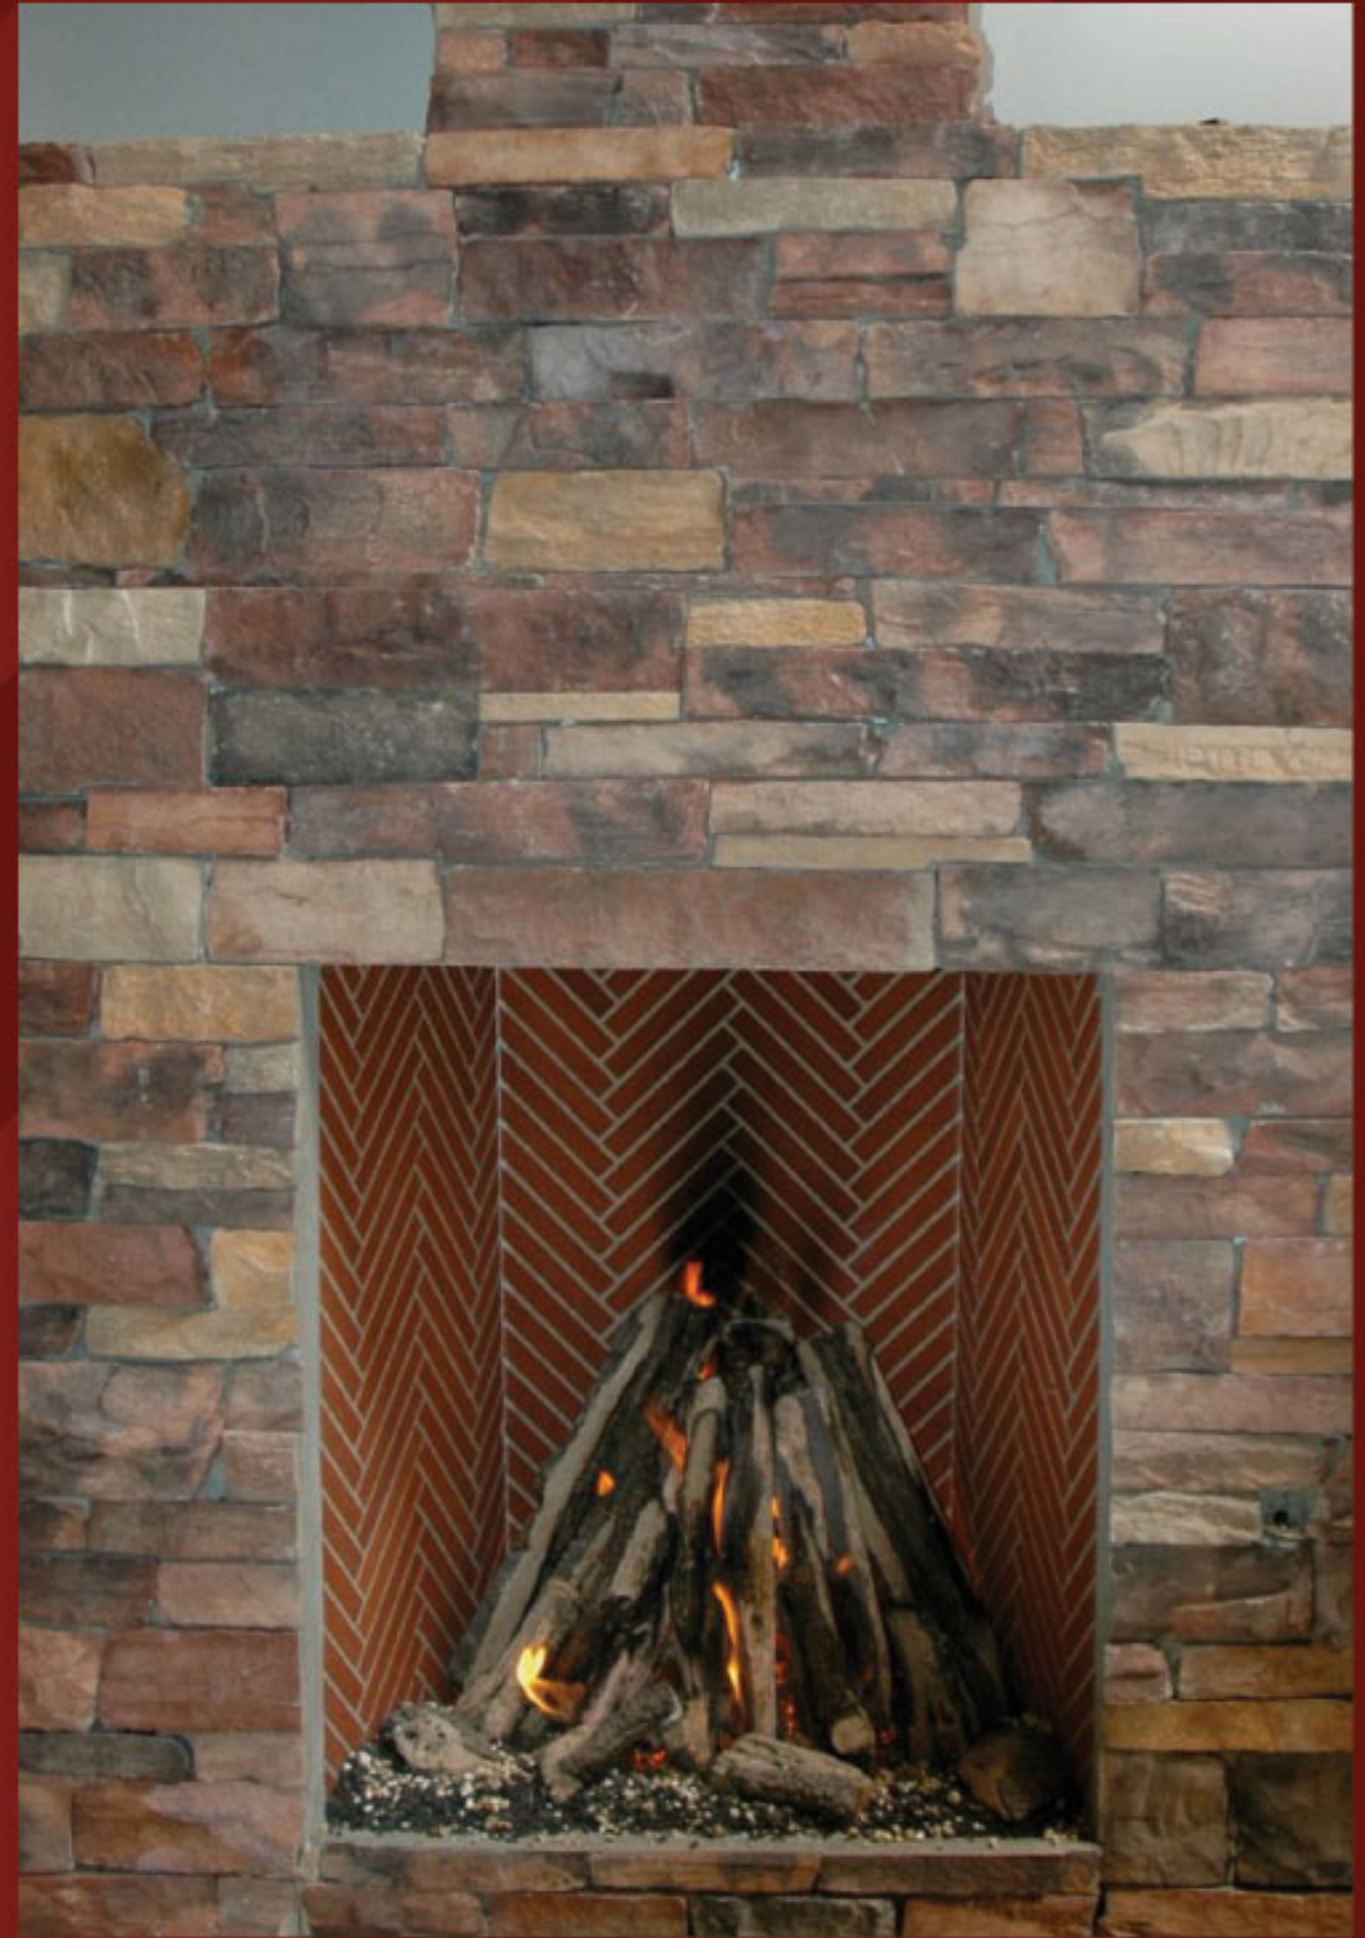

Mason-Lite offers multiple options of custom fireplaces to fit your style. For the Rumford style tall and narrow firebox look, consider one of our standard units with height extensions (sold separately) to increase the height of your fireplace in 8" increments. On the other hand, Mason-lite can provide the Linear fireplaces, Shortened Wide options with our standard units and reduce the height kits in 8" increments until the ideal height is reached (Leaving the width standard). The second option allows an even more unique look, by filling out our custom order form at the link below, provide us with the specific dimensions you desire and our engineers will prepare a quote.

The Rumford and Linear styles are just the beginning of the possibilities when it comes to custom fireplaces. Some other custom fireplace options include three and four sided artistic see-through units.