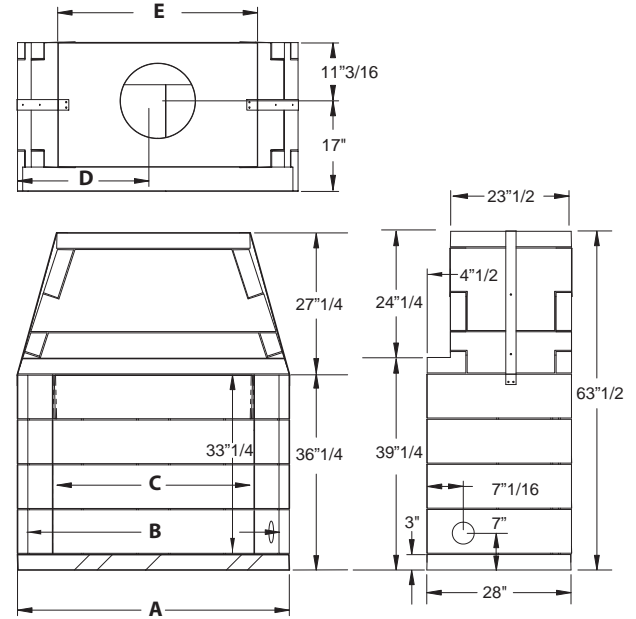

Product Specifications

(Three firebox sizes available)

Nominal Sizes

MODEL	A	B	C	D	E
MGFP 39	43"	39"	30 ¹ / ₄ "	21 ¹ / ₂ "	27 ³ / ₄ "
MGFP 44	48"	44"	35 ¹ / ₄ "	24"	32 ³ / ₄ "
MGFP 49	53"	49"	40 ¹ / ₄ "	26 ¹ / ₂ "	37 ³ / ₄ "

* Dimensions are nominal due to grout joint differences. Please refer to instruction manual for framing clearance specifics. The instruction manual can be found at www.Mason-Lite.com/resources.php

Optional Mason-Lite Brick Panels